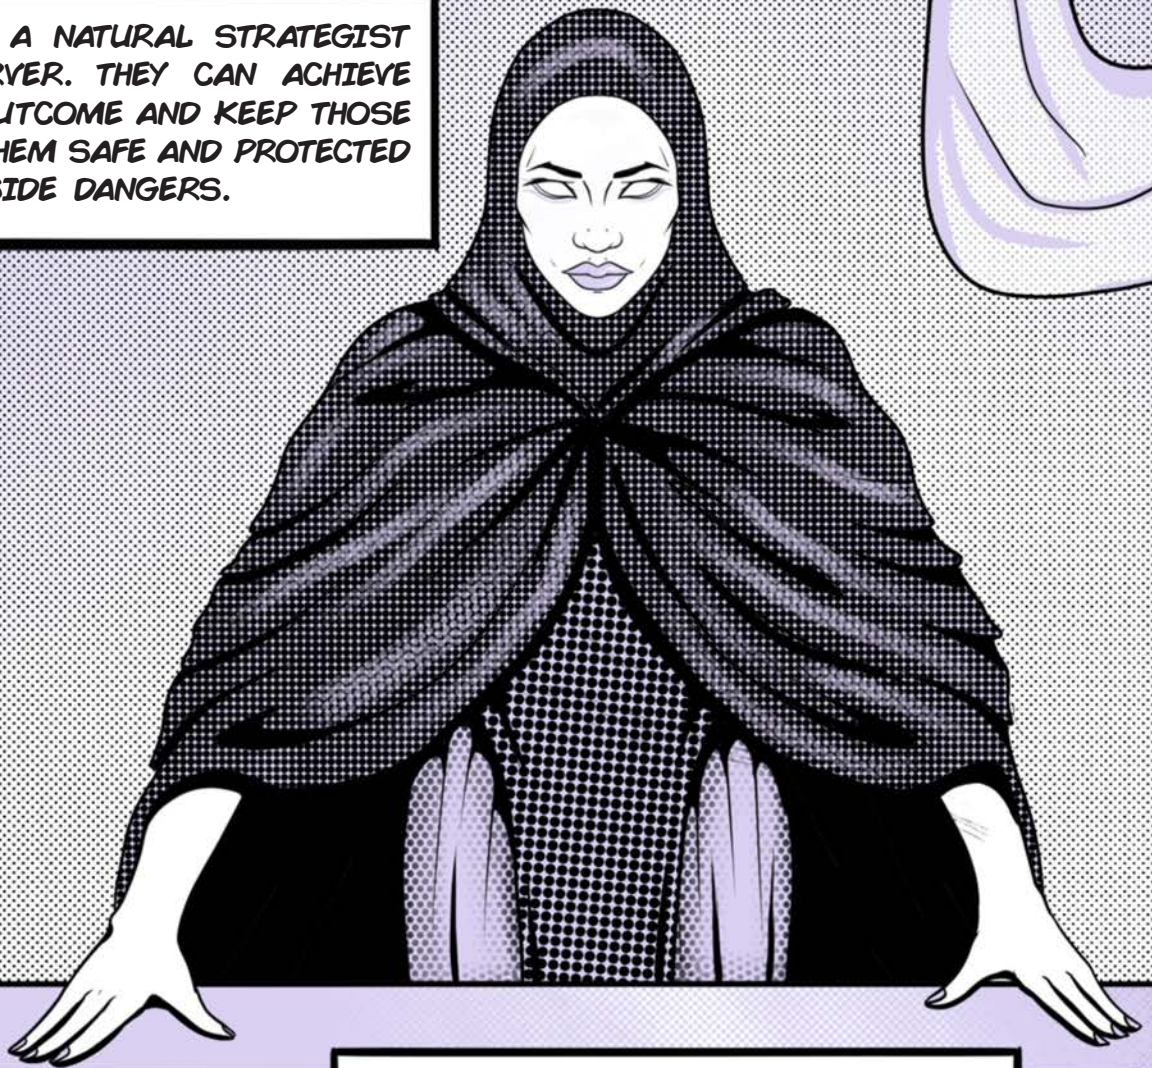

AND IS GIFTED WITH THE SKILLS TO WIELD SUCH DANGEROUS WEAPONS TO PROTECT OTHERS.

ARMAX IS A NATURAL STRATEGIST AND OBSERVER. THEY CAN ACHIEVE THE BEST OUTCOME AND KEEP THOSE CLOSE TO THEM SAFE AND PROTECTED FROM OUTSIDE DANGERS.