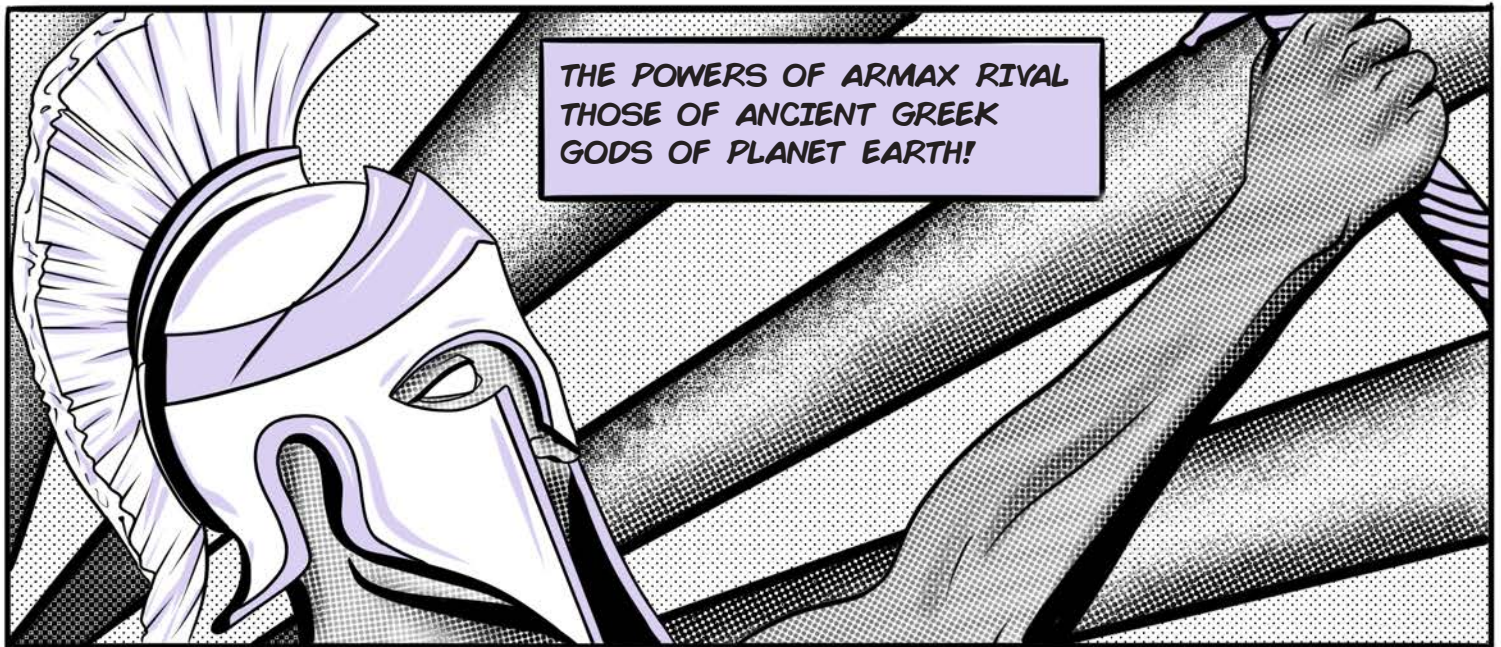

THE POWERS OF ARMAX RIVAL
THOSE OF ANCIENT GREEK
GODS OF PLANET EARTH!